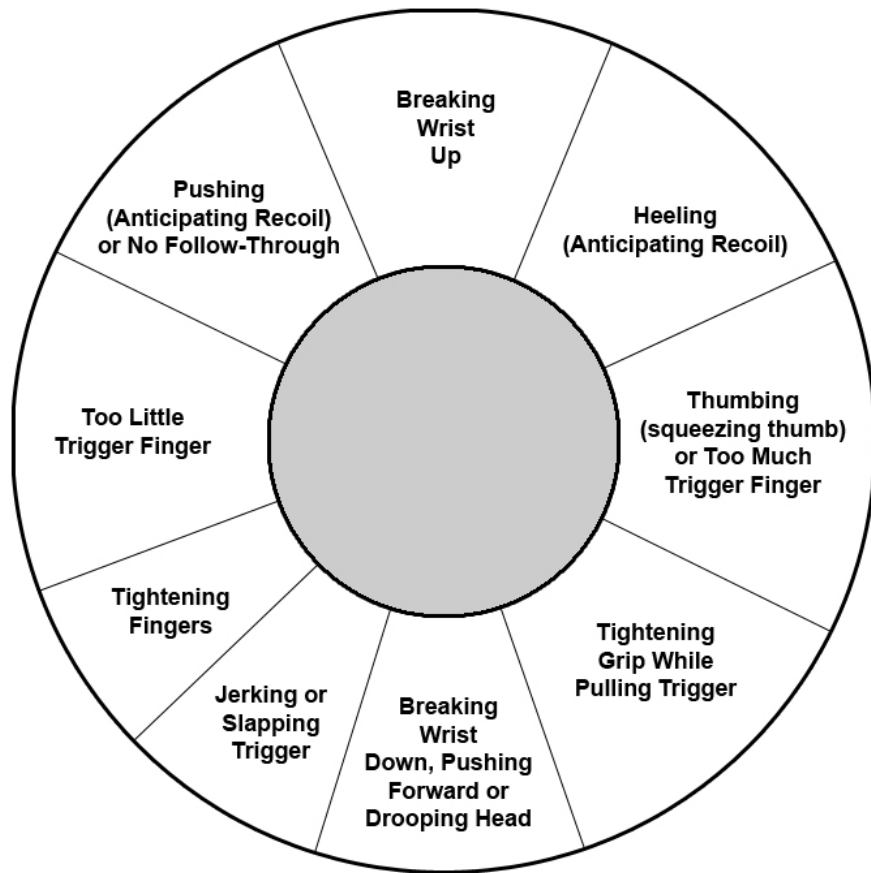

Right-Handed Correction Chart

Source: US Army Marksmanship Unit Training Guide tutorial.
This material is in the public domain.
This graphic may be reproduced freely as long as logos are preserved.

Graphics By: