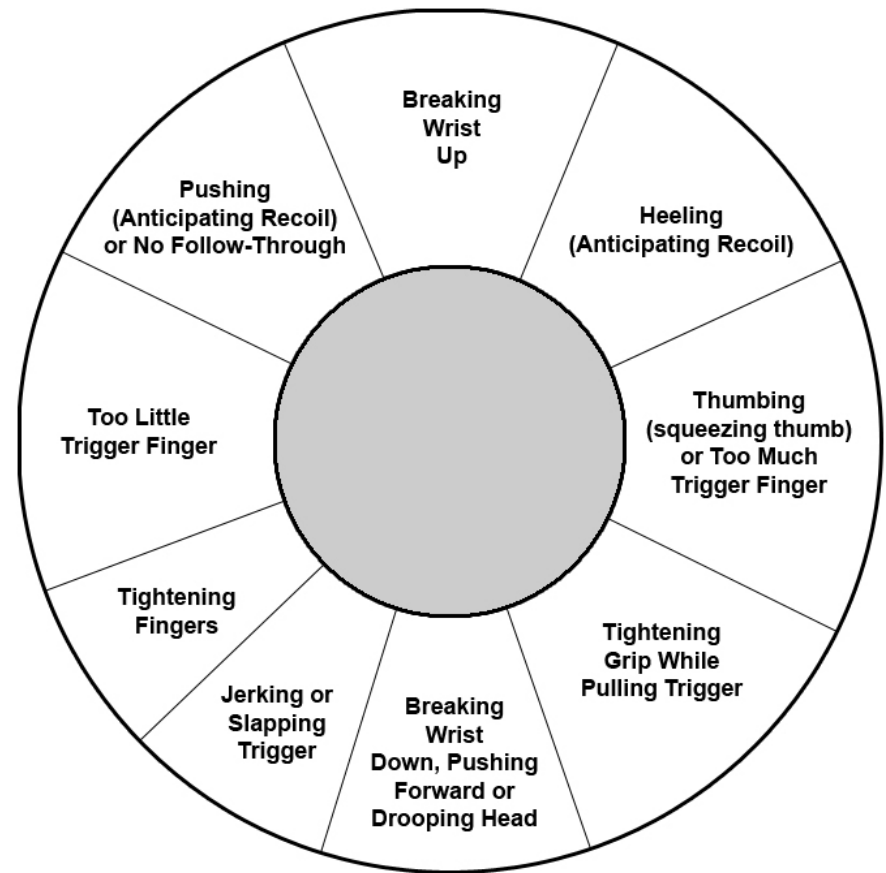

Right-Handed Correction Chart

Source: US Army Marksmanship Unit Training Guide tutorial.
This material is in the public domain.
This graphic may be reproduced freely as long as logos are preserved.

Graphics By: