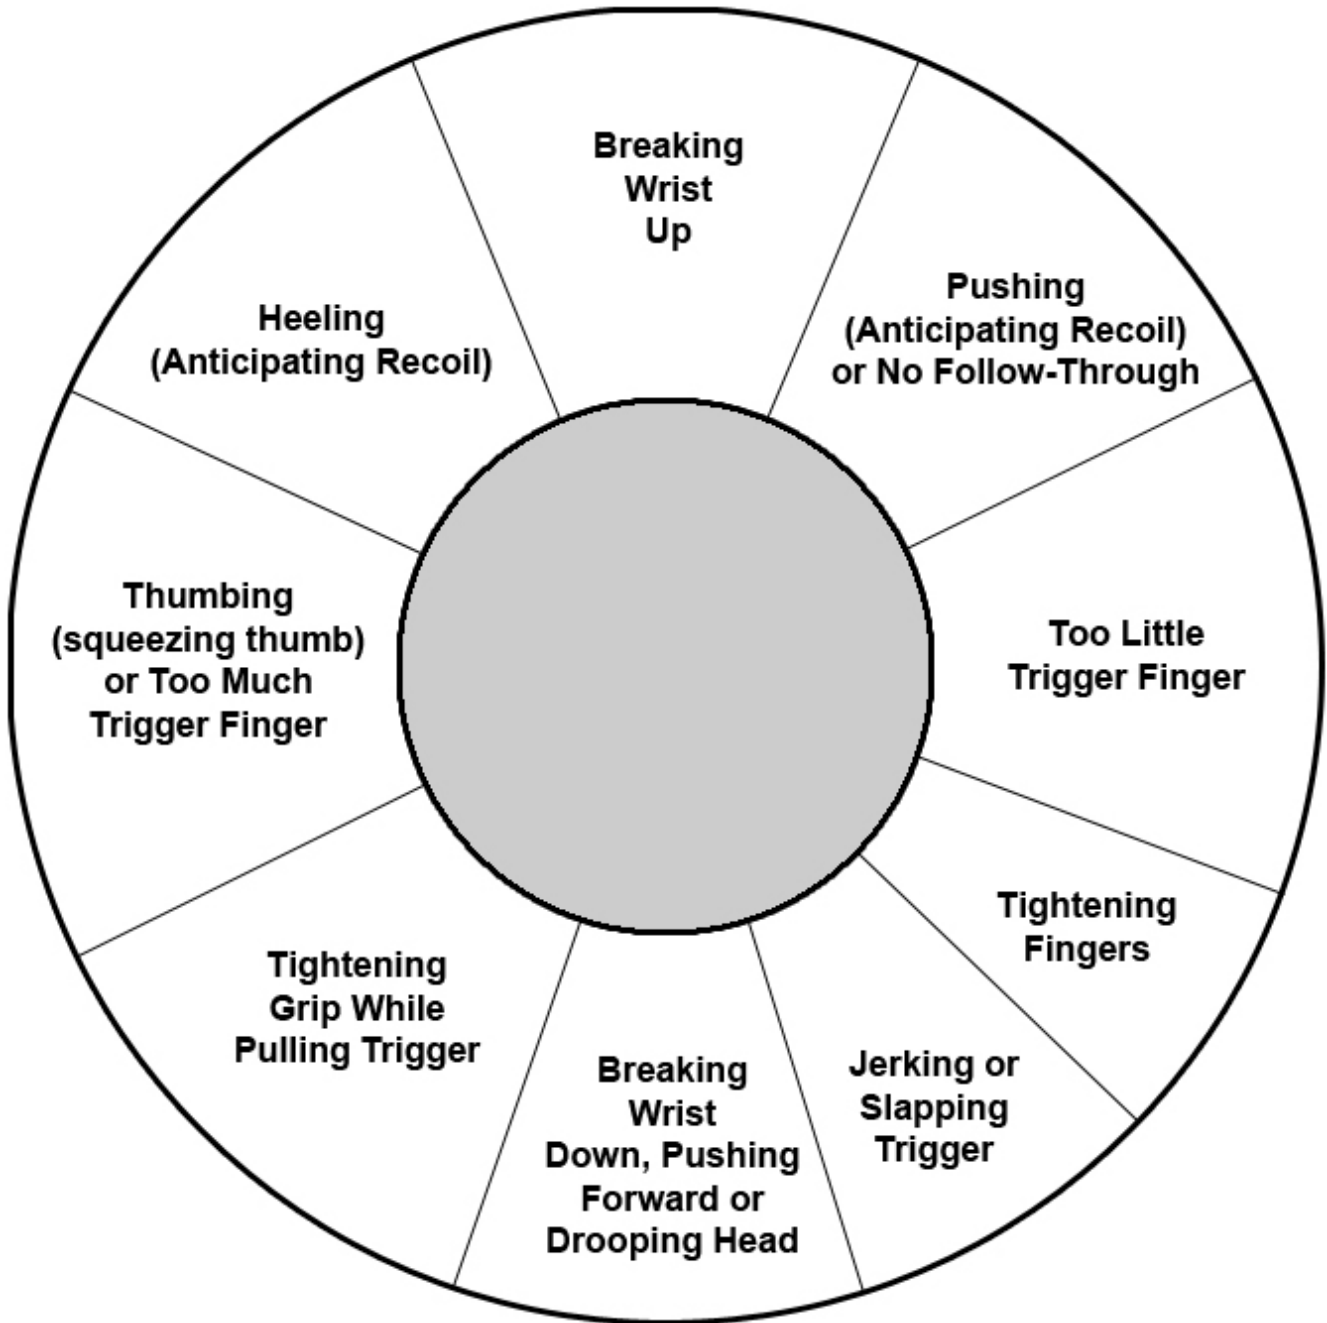

Left-Handed Correction Chart

Source: US Army Marksmanship Unit Training Guide tutorial.
This material is in the public domain.
This graphic may be reproduced freely as long as logos are preserved.

Graphics By: