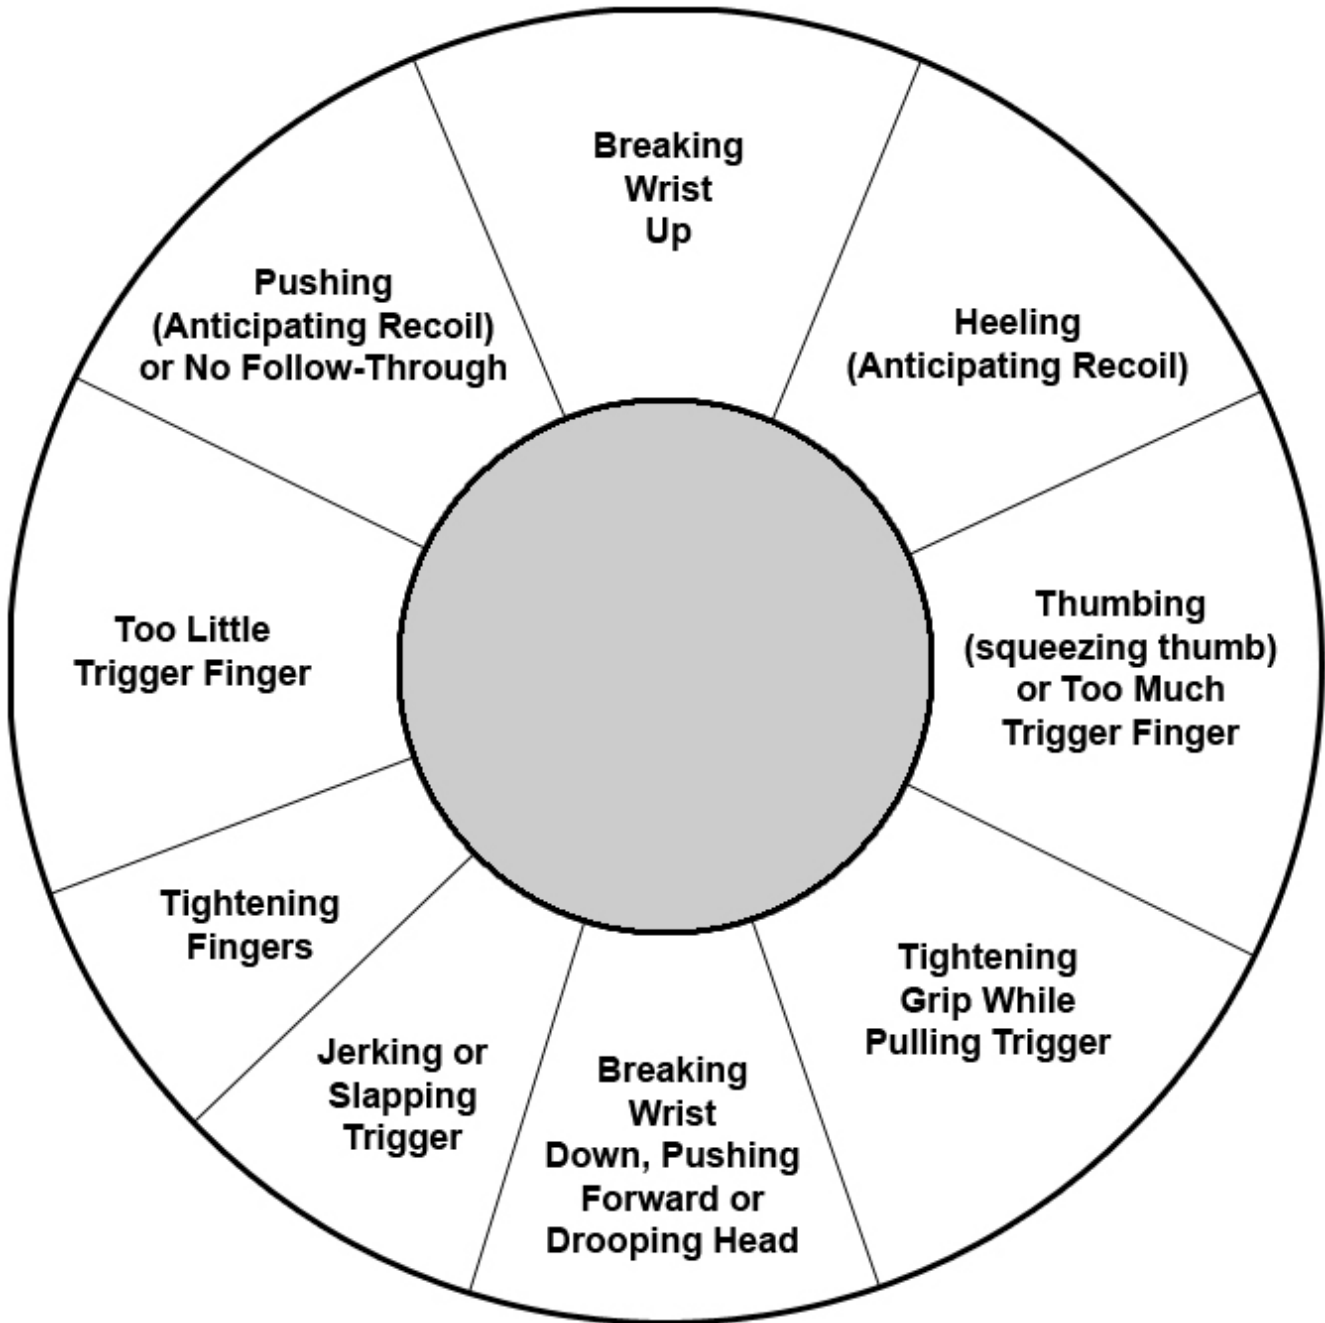

Right-Handed Correction Chart

Source: US Army Marksmanship Unit Training Guide tutorial.
This material is in the public domain.
This graphic may be reproduced freely as long as logos are preserved.

Graphics By: